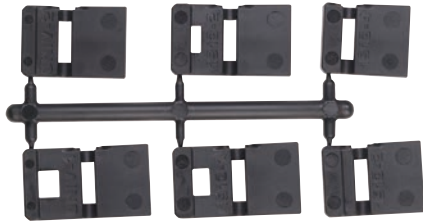

TLR-7® LOW-PROFILE, RAIL MOUNTED TACTICAL LIGHT

- Material/Lens** 6000 Series machined aircraft aluminum with black anodized finish. Switch housing: Impact and chemical resistant engineered polymer with elastomeric overmold. Borofloat high temperature glass
- Dims/Weight** Length: 2.15" (5.46 cm); Width: 1.18 in. (2.98 cm); Height: 1.27 in. (3.22 cm). Weight: 2.40 oz. (68.1 grams) with battery
- Light Source/ Output** White LED produces 500 lumens; 5,000 candela; 131m beam; runs 1.5 hours; user enabled strobe function
- Switch** Low-profile, ambidextrous, multi-function push-button side switch
- Battery** Powered by one 3 Volt CR123A lithium battery (included)
- Features**
 - Operating temperature: -40°F to +120°F
 - IPX7 rated design; waterproof to 1 meter for 30 minutes
 - "Safe off" feature on bezel - unscrew until you feel it "stop" - prevents accidental activation, saves batteries
 - Ambidextrous operation
- Approvals** Meets applicable European Community Directives.
- Warranty** Streamlight warrants this product to be free of defects for a lifetime of use except for batteries and bulbs, abuse and normal wear. We will repair, replace or refund the purchase price of this product should we determine it to be defective. This limited lifetime warranty also excludes rechargeable batteries, chargers, switches and electronics which have a 2 year warranty with proof of purchase. THIS IS THE ONLY WARRANTY, EXPRESSED OR IMPLIED, INCLUDING ANY WARRANTY OF MERCHANTABILITY OR FITNESS FOR A PARTICULAR PURPOSE. INCIDENTAL, CONSEQUENTIAL OR SPECIAL DAMAGES ARE EXPRESSLY DISCLAIMED EXCEPT WHERE SUCH LIMITATION IS PROHIBITED BY LAW. You may have other specific legal rights which vary by jurisdiction.

Item	UPC	Part #
TLR-7 with rail locating keys and CR123A lithium battery - Box	080926-69420-0	69420

69901

69902

69906

69177

85175

85177

85179